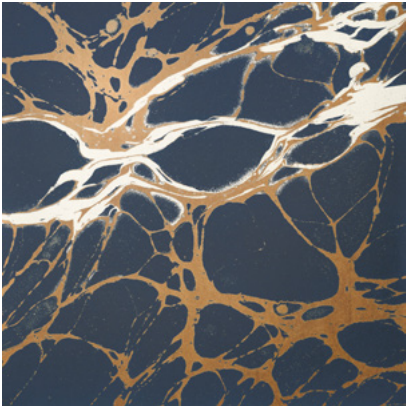

Calico

NIGHT

Tear Sheet

Night is an exploration of the duality of darkness and light.

BRICK

COPPER

ECRU

GLAZE

INDIGO

PERIDOT

ROYAL

SLATE

Night Brick

Suitable for residential and some commercial projects

COLOR
Brick

STOCK
Made to order