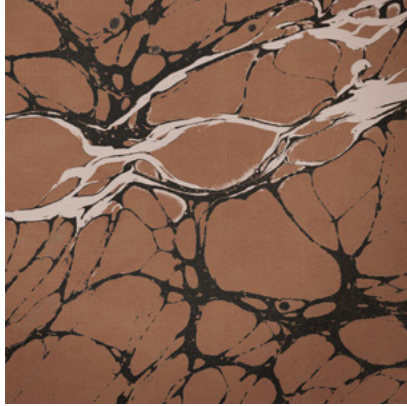

Calico

NIGHT

Tear Sheet

Night is an exploration of the duality of darkness and light.

BRICK

COPPER

ECRU

GLAZE

INDIGO

PERIDOT

ROYAL

SLATE

Night Brick

Suitable for residential and some commercial projects

COLOR
Brick

STOCK
Made to order