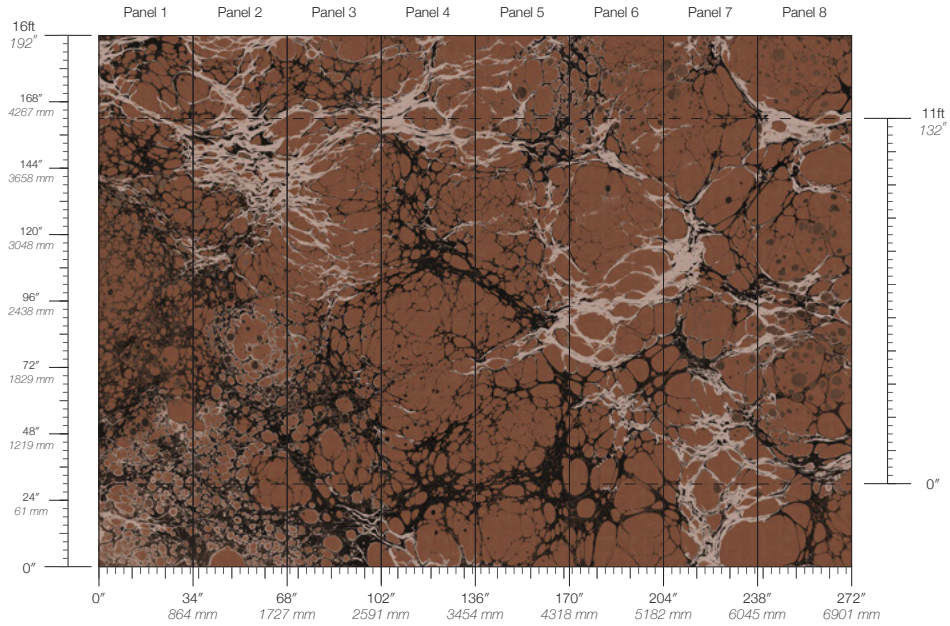

INDIGO

PERIDOT

ROYAL

SLATE

Night Brick

Suitable for residential and some commercial projects

COLOR
Brick

STOCK
Made to order

REPEAT
Non-repeating

CONTACT
sales@calicowallpaper.com
+1 718 243 1705
57 Lispenard Street
New York, NY 10013 USA

ITEM
1619

MINIMUM
1 panel

LEAD TIME
4 weeks to print

CONTENT
Dutch Metal Leaf

MAINTENANCE
Water-based cleanser

ORIGIN
USA

DISCLAIMER
Panel maps represent mural artwork only. Reference the physical sample for color and texture.

PANEL WIDTH
34" / 864 mm trimmed

FLAMMABILITY
ASTM E84 Adhered Class A

DETAILS
Custom options available

PANEL HEIGHT
132" / 3353 mm standard
192" / 4877 mm extended

ENVIRONMENTAL
Formaldehyde Free,
Heavy Metal Free

PRICE
Available upon request