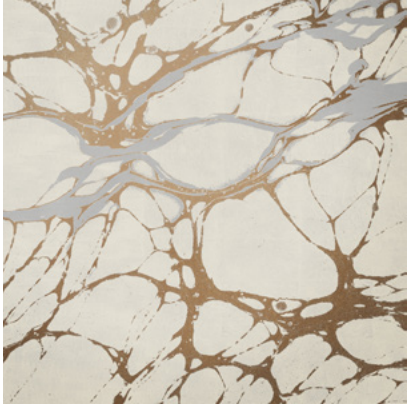

Calico

NIGHT

Tear Sheet

Night is an exploration of the duality of darkness and light.

BRICK

COPPER

ECRU

GLAZE

INDIGO

PERIDOT

ROYAL

SLATE

Night Brick

Suitable for residential and some commercial projects

COLOR
Brick

STOCK
Made to order

ORIGIN
USA

DISCLAIMER
Panel maps represent mural artwork only. Reference the physical sample for color and texture.

PANEL WIDTH
34" / 864 mm trimmed

FLAMMABILITY
ASTM E84 Adhered Class A

DETAILS
Custom options available