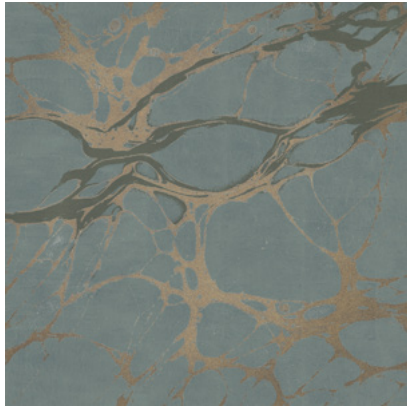

Calico

NIGHT

Tear Sheet

Night is an exploration of the duality of darkness and light.

BRICK

COPPER

ECRU

GLAZE

INDIGO

PERIDOT

ROYAL

SLATE

Night Brick

Suitable for residential and some commercial projects

COLOR
Brick

STOCK
Made to order