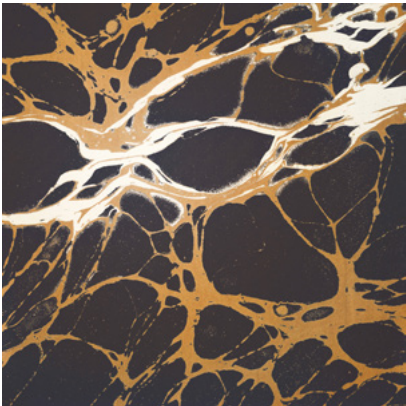

Calico

NIGHT

Tear Sheet

Night is an exploration of the duality of darkness and light.

BRICK

COPPER

ECRU

GLAZE

INDIGO

PERIDOT

ROYAL

SLATE

Night Brick

Suitable for residential and some commercial projects

COLOR
Brick

STOCK
Made to order