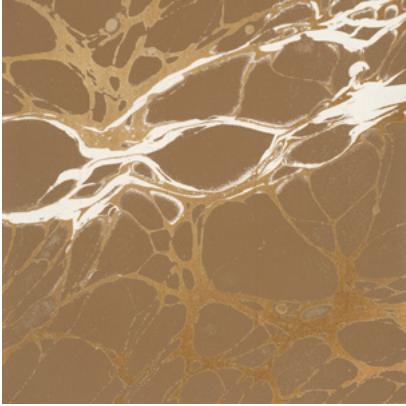

Calico

NIGHT

Tear Sheet

Night is an exploration of the duality of darkness and light.

BRICK

COPPER

ECRU

GLAZE

INDIGO

PERIDOT

ROYAL

SLATE

Night Brick

Suitable for residential and some commercial projects

COLOR
Brick

STOCK
Made to order